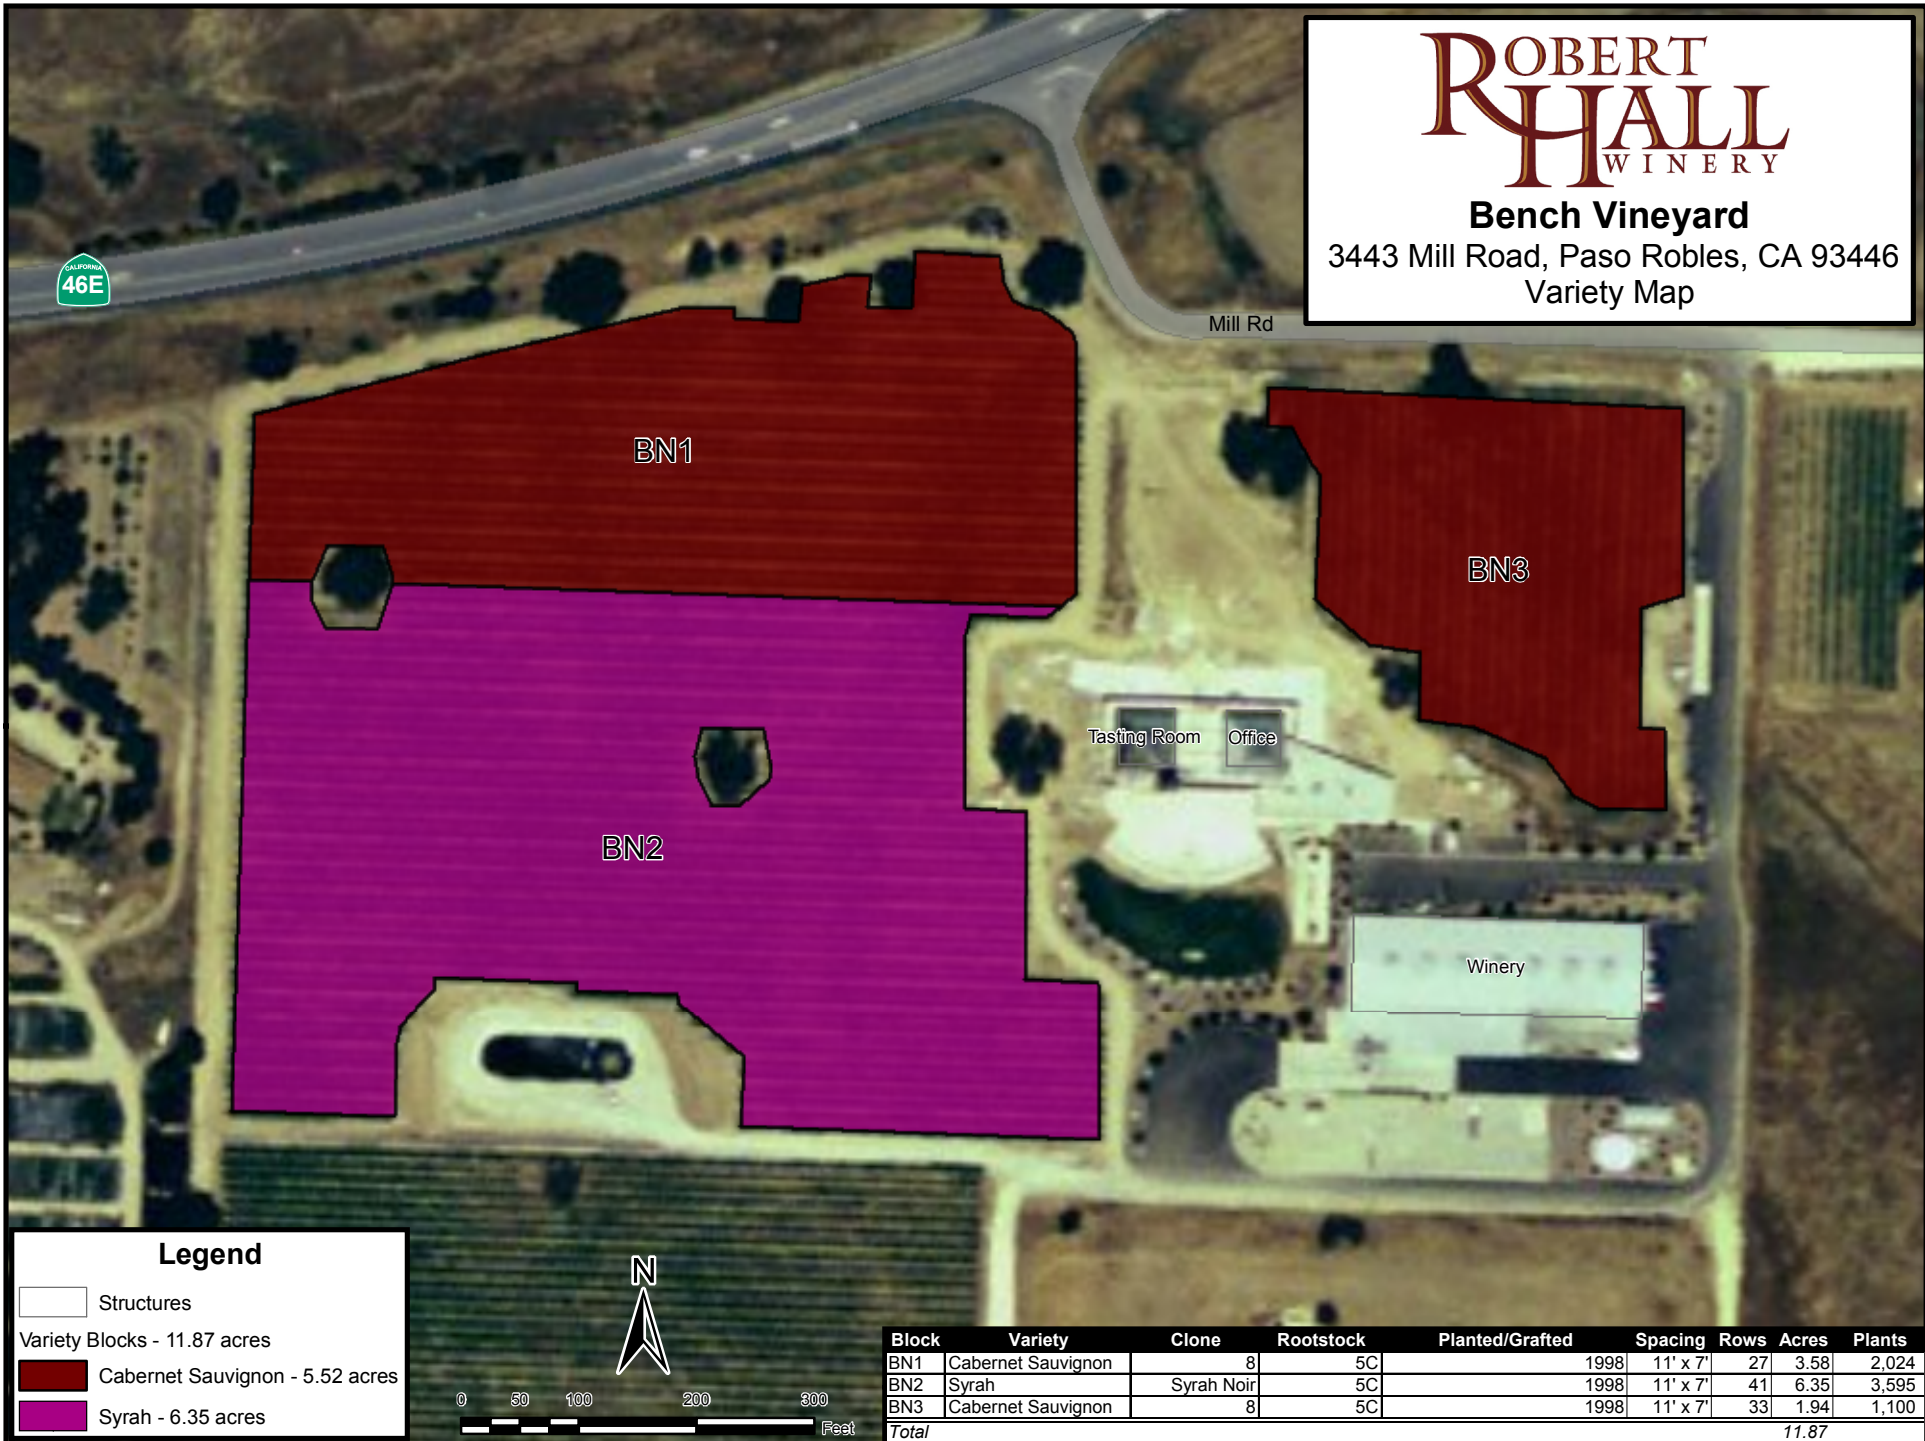

# ROBERT HALL WINERY

## Bench Vineyard

3443 Mill Road, Paso Robles, CA 93446  
Variety Map

Mill Rd

BN1

BN3

Tasting Room Office

BN2

Winery

### Legend

Structures

Variety Blocks - 11.87 acres

Cabernet Sauvignon - 5.52 acres

Syrah - 6.35 acres

Block	Variety	Clone	Rootstock	Planted/Grafted	Spacing	Rows	Acres	Plants
BN1	Cabernet Sauvignon	8	5C	1998	11' x 7'	27	3.58	2,024
BN2	Syrah	Syrah Noir	5C	1998	11' x 7'	41	6.35	3,595
BN3	Cabernet Sauvignon	8	5C	1998	11' x 7'	33	1.94	1,100
<b>Total</b>								<b>11.87</b>