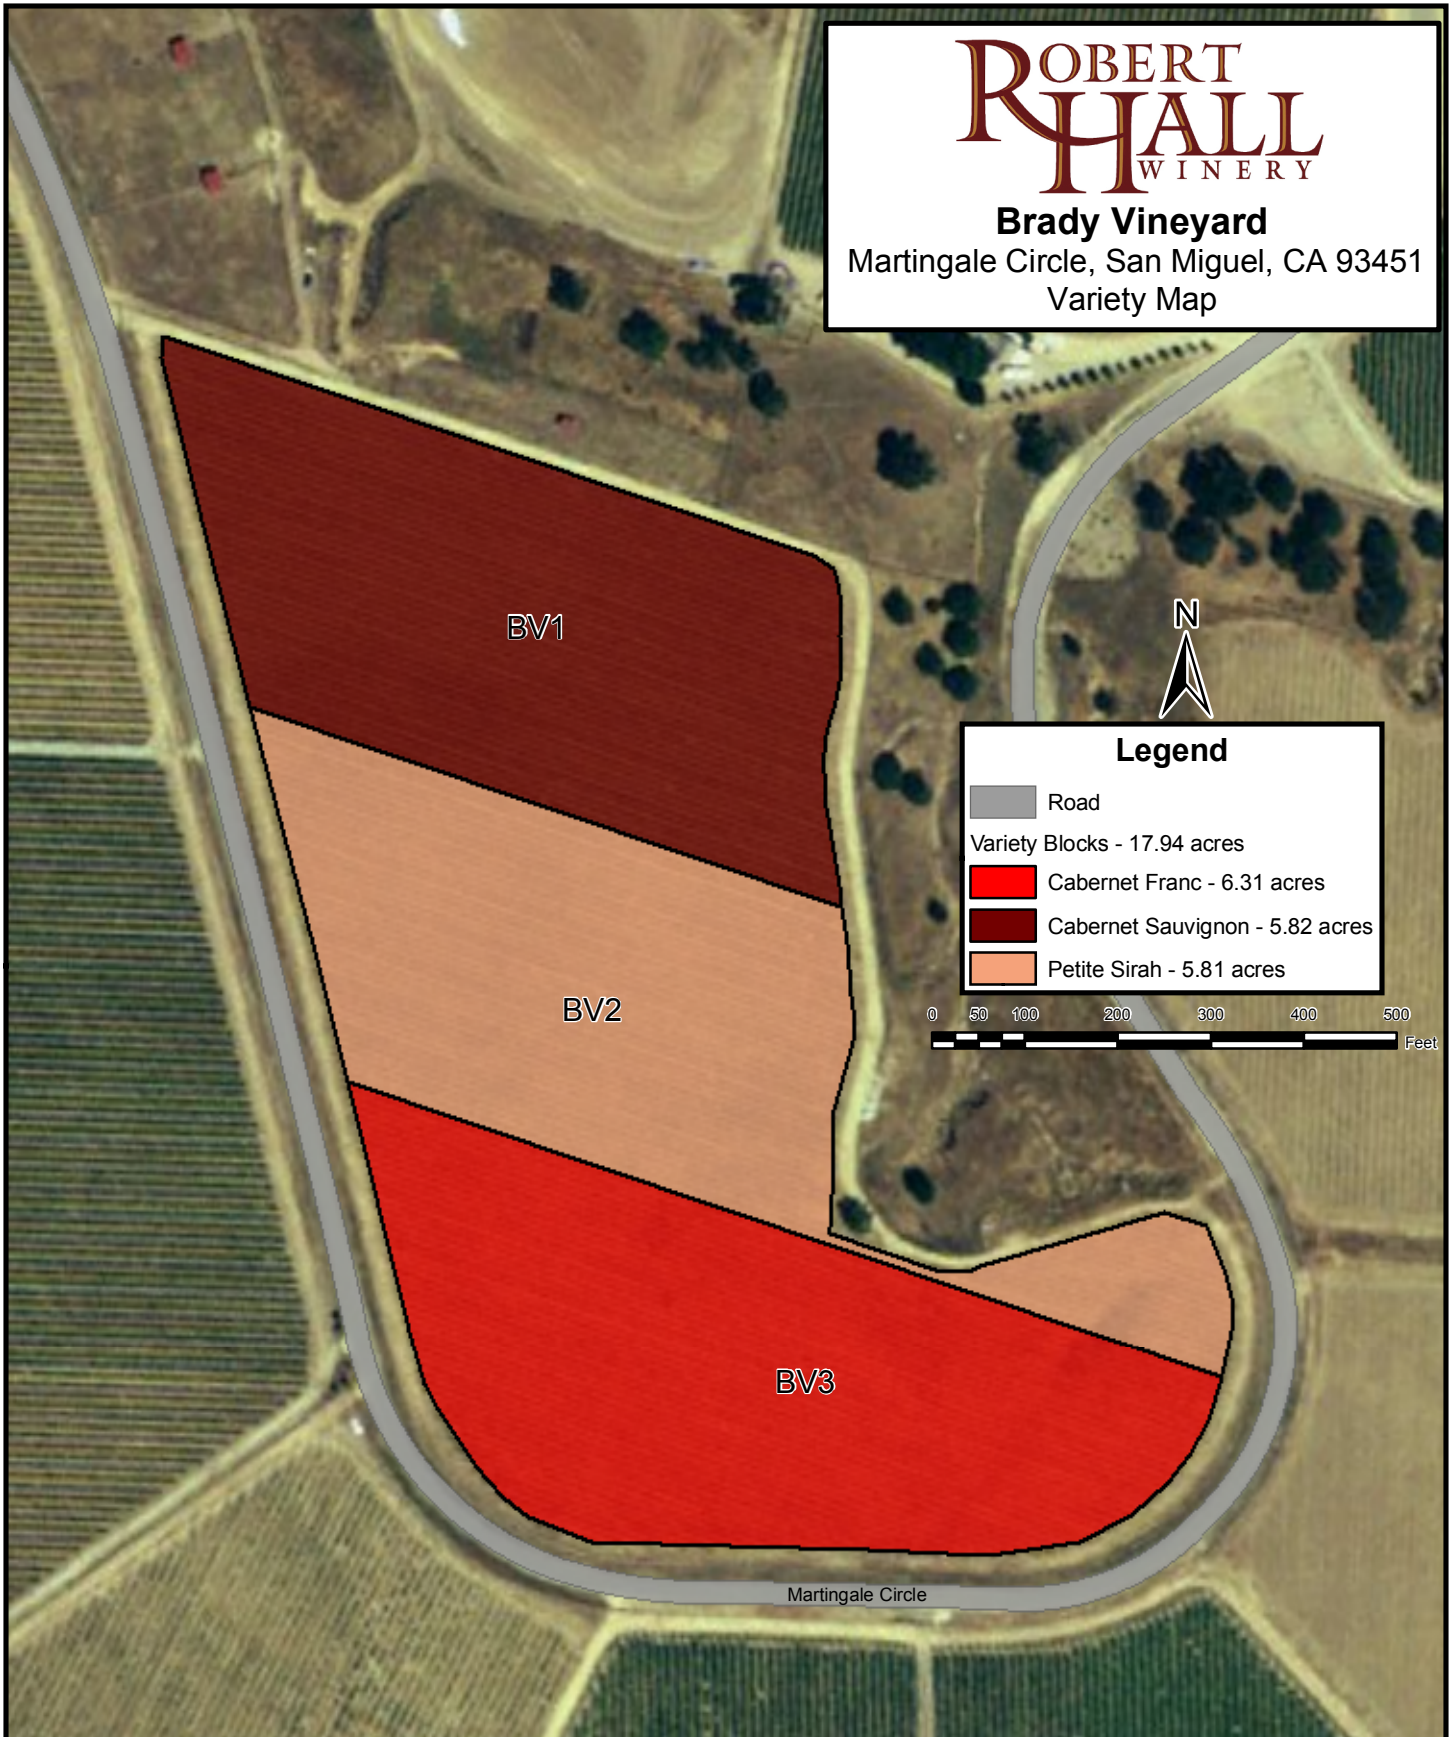

ROBERT HALL WINERY

Brady Vineyard

Martingale Circle, San Miguel, CA 93451
Variety Map

Legend

-  Road
- Variety Blocks - 17.94 acres
-  Cabernet Franc - 6.31 acres
-  Cabernet Sauvignon - 5.82 acres
-  Petite Sirah - 5.81 acres

Martingale Circle

Block	Variety	Clone	Rootstock	Planted/Grafted	Spacing	Rows	Acres	Plants
BV1	Cabernet Sauvignon	337	1103P	2001	8' x 6'	44	5.82	5,286
BV2	Petite Sirah	3	1103P	2001	8' x 6'	44	5.81	5,273
BV3	Cabernet Franc	332	1103P	2001	8' x 6'	48	6.31	5,734
Total							17.94	