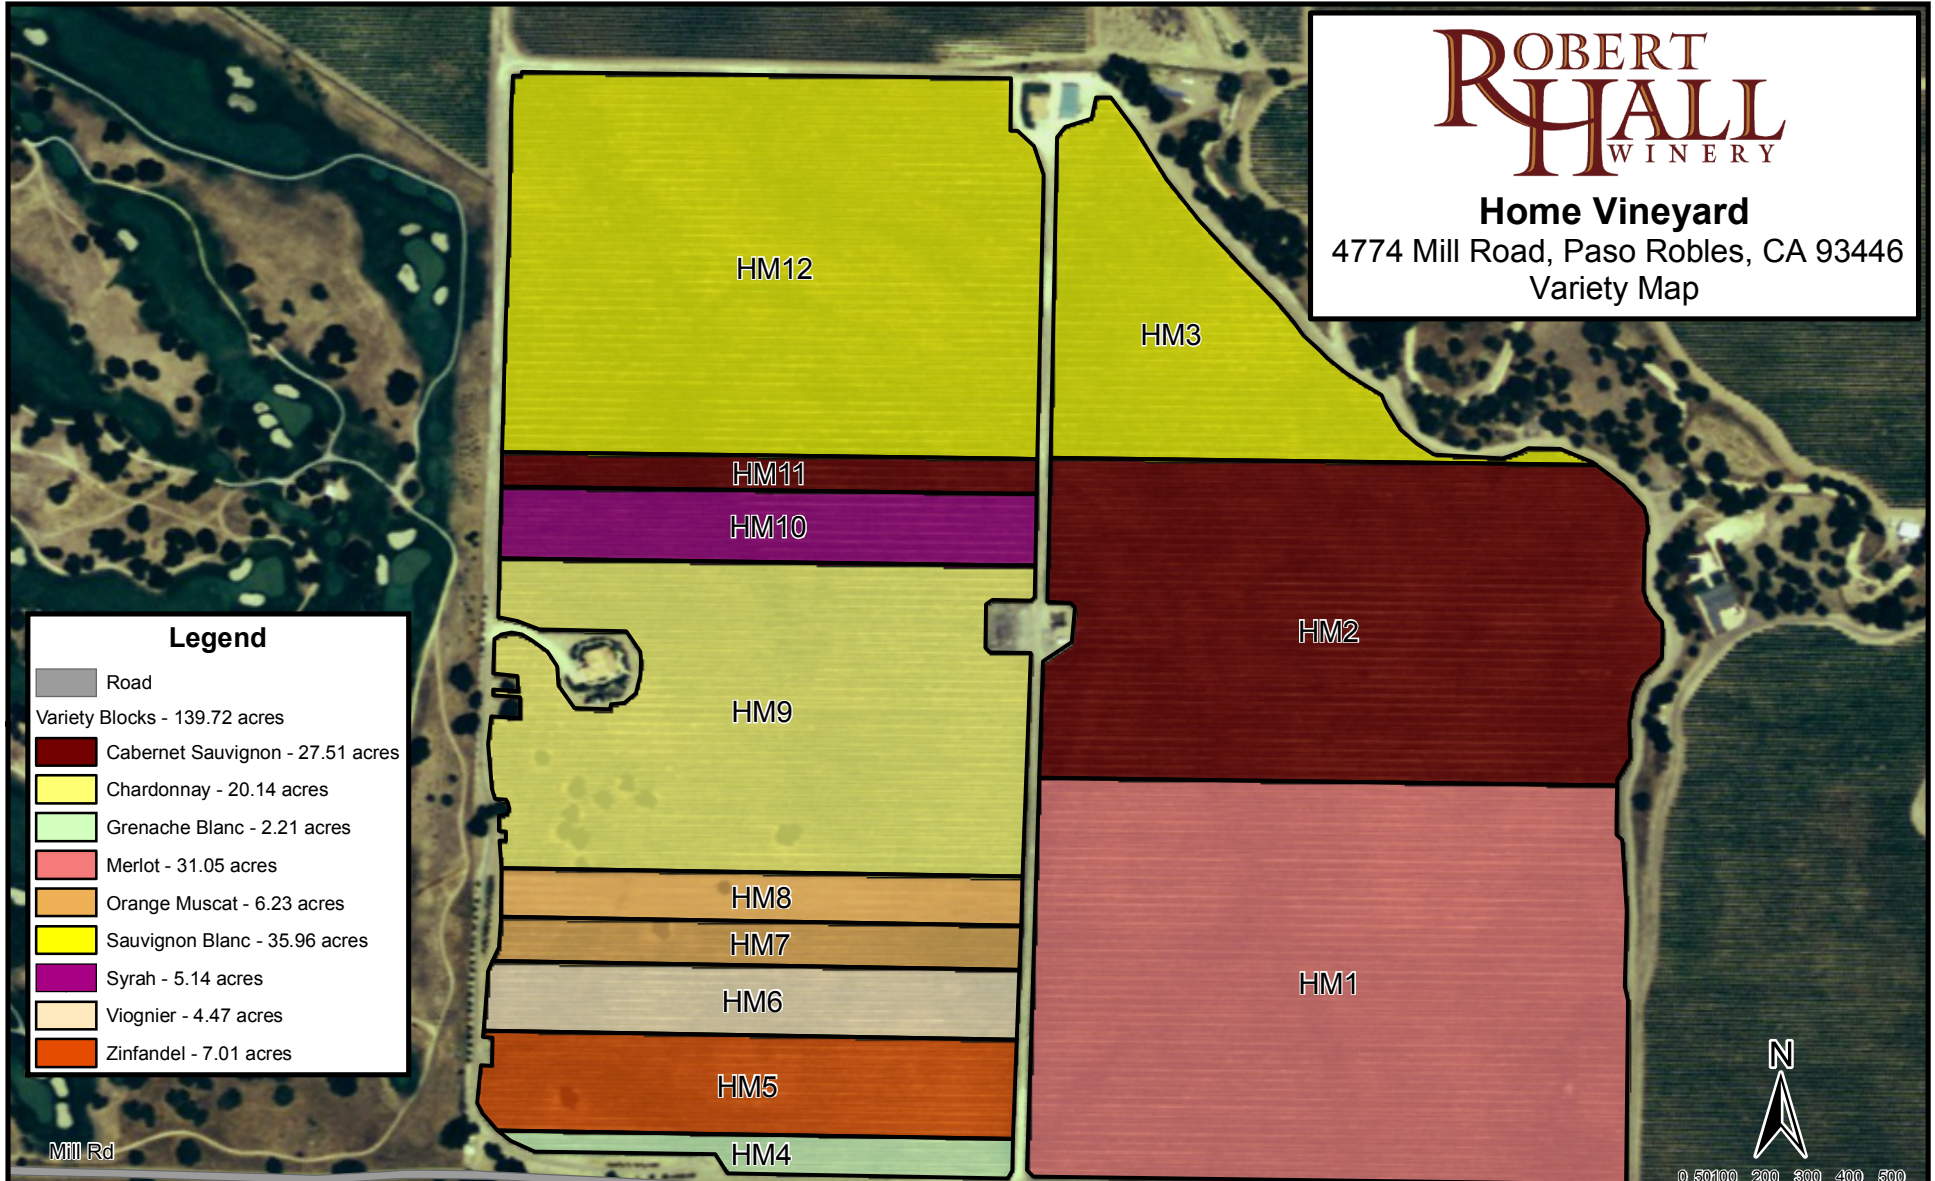

ROBERT HALL WINERY

Home Vineyard

4774 Mill Road, Paso Robles, CA 93446

Variety Map

Legend

- Road
- Variety Blocks - 139.72 acres
- Cabernet Sauvignon - 27.51 acres
- Chardonnay - 20.14 acres
- Grenache Blanc - 2.21 acres
- Merlot - 31.05 acres
- Orange Muscat - 6.23 acres
- Sauvignon Blanc - 35.96 acres
- Syrah - 5.14 acres
- Viognier - 4.47 acres
- Zinfandel - 7.01 acres

Block	Variety	Clone	Rootstock	Planted/Grafted	Spacing	Rows	Acres	Plants	Block	Variety	Clone	Rootstock	Planted/Grafted	Spacing	Rows	Acres	Plants	
HM1	Merlot	3	5C	1996	11' x 7'	87	31.05	17,577	HM7	Orange Muscat	Jardine	5C	1996	11' x 7'	10	3.11	1,760	
HM2	Cabernet Sauvignon	7	5BB	1996	11' x 7'	70	24.94	14,115	HM8	Orange Muscat	Jardine	5C	2005	11' x 7'	10	3.12	1,764	
HM3	Sauvignon Blanc		5C	1996	11' x 7'	78	9.73	5,510	HM9	Chardonnay		4	5C	1996	11' x 7'	68	20.14	11,398
HM4	Grenache Blanc	141	5C	1996	11' x 7'	9	2.21	1,250	HM10	Syrah	Durell Syrah	5C	1996	11' x 7'	16	5.14	2,912	
HM5	Zinfandel	6	5C	1996	11' x 7'	22	7.01	3,968	HM11	Cabernet Sauvignon		7	5C	1996	11' x 7'	8	2.57	1,456
HM6	Viognier	Steinbeck	5C	1996	11' x 7'	14	4.47	2,532	HM12	Sauvignon Blanc		0	5C	1996	11' x 7'	82	26.23	14,848
Total									Total									79.42