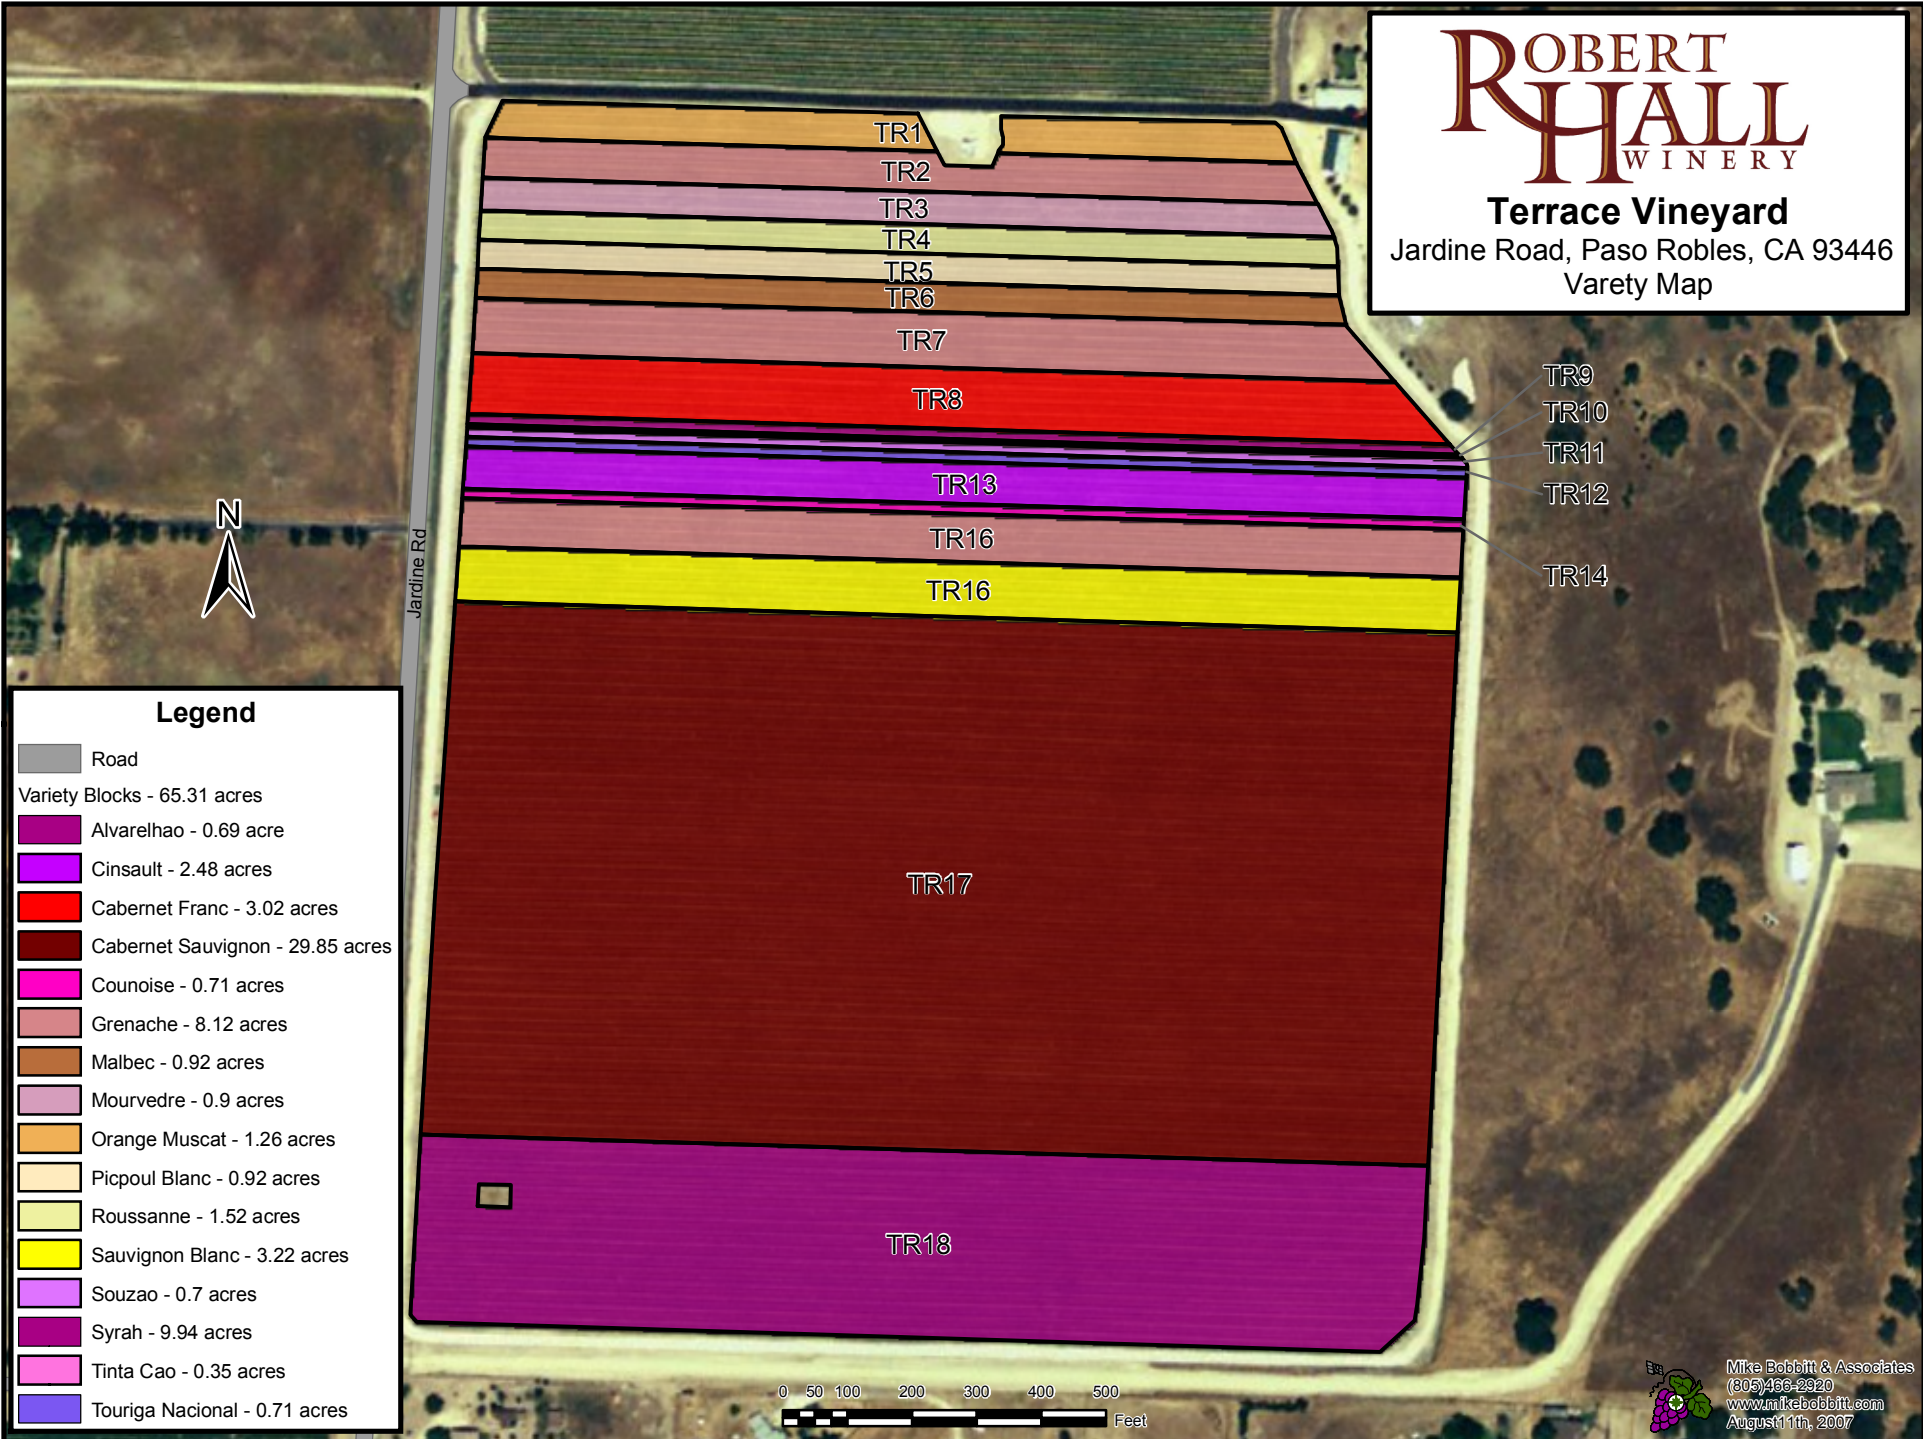

## Terrace Vineyard

Jardine Road, Paso Robles, CA 93446  
Varety Map

### Legend

- Road
- Variety Blocks - 65.31 acres
- Alvarelhao - 0.69 acre
- Cinsault - 2.48 acres
- Cabernet Franc - 3.02 acres
- Cabernet Sauvignon - 29.85 acres
- Counoise - 0.71 acres
- Grenache - 8.12 acres
- Malbec - 0.92 acres
- Mourvedre - 0.9 acres
- Orange Muscat - 1.26 acres
- Picpoul Blanc - 0.92 acres
- Roussanne - 1.52 acres
- Sauvignon Blanc - 3.22 acres
- Souzao - 0.7 acres
- Syrah - 9.94 acres
- Tinta Cao - 0.35 acres
- Touriga Nacional - 0.71 acres

TR9  
TR10  
TR11  
TR12  
TR14

TR1  
TR2  
TR3  
TR4  
TR5  
TR6

TR7  
TR8

TR13  
TR16  
TR16

TR17

TR18

Jardine Rd

## Terrace Vineyard Viticulture Information

Block	Variety	Clone	Rootstock	Planted/Grafted	Spacing	Rows	Acres	Plants
TR1	Orange Muscat		5C	2000	10' x 6'	5	1.26	918
TR2	Grenache	Grenache Noir	5C	2000	10' x 6'	8	2.12	1,539
TR3	Mourvedre		5C	2000	10' x 6'	5	0.90	652
TR4	Roussanne	467	5C	2000/2006	10' x 6'	5	1.52	1,102
TR5	Picpoul Blanc	Tablas Creek	5C	2000/2006	10' x 6'	5	0.92	666
TR6	Malbec	7	5C	2000	10' x 6'	9	0.92	667
TR7	Grenache	Grenache Noir	5C	2000	10' x 6'	10	3.14	2,277
TR8	Cabernet Franc	332	5C	2000	10' x 6'	9	3.02	2,190
TR9	Alvarelhao	Fess Parker	5C	2000/2003	10' x 6'	2	0.69	504
TR10	Tinta Cao	Fess Parker	5C	2000/2003	10' x 6'	1	0.35	254
TR11	Souzao	Fess Parker	5C	2000/2003	10' x 6'	2	0.70	511
TR12	Touriga Nacional	Fess Parker	5C	2000/2003	10' x 6'	2	0.71	514
TR13	Cinsault	Fess Parker	5C	2000/2003	10' x 6'	7	2.48	1,799
TR14	Counoise	Fess Parker	5C	2000/2003	10' x 6'	2	0.71	514
TR15	Grenache	Fess Parker	5C	2000/2003	10' x 6'	8	2.86	2,077
TR16	Sauvignon Blanc	Musquet	5C	2000/2003	10' x 6'	9	3.22	2,340
TR17	Cabernet Sauvignon	8	5C	1998	10' x 6'	83	29.85	21,672
TR18	Syrah	Syrah Noir	5C	1998	10' x 6'	28	9.94	7,218
<i>Total</i>							65.31	