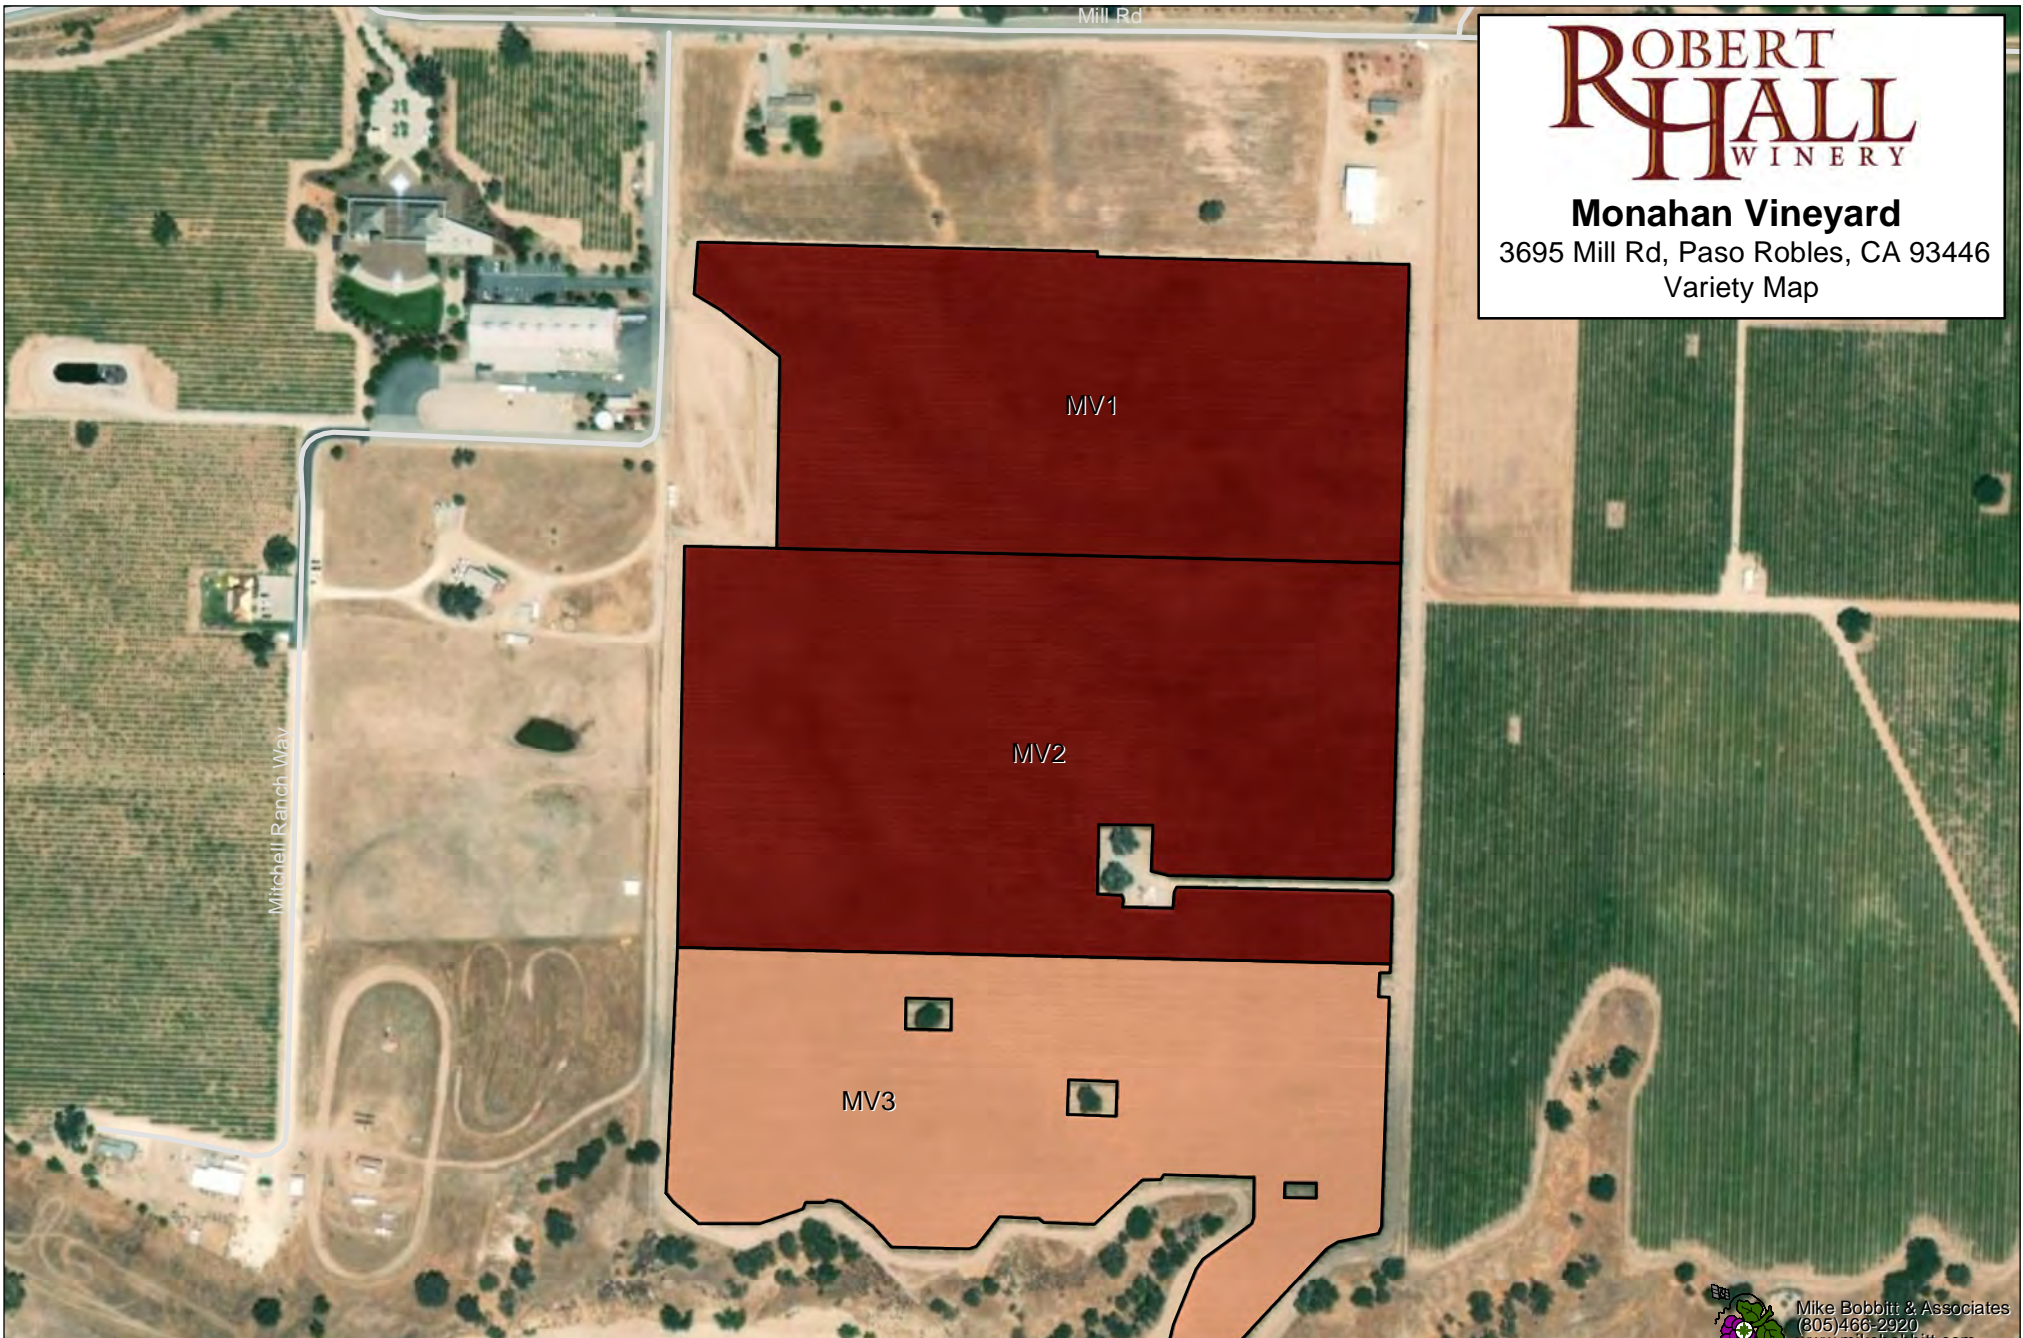

# ROBERT HALL WINERY

## Monahan Vineyard

3695 Mill Rd, Paso Robles, CA 93446

Variety Map

### Legend

Variety Blocks - 65.30 acres

 Cabernet Sauvignon - 34.14 acres

 Petite Sirah - 13.62 acres

Mike Bobbitt & Associates  
 (805) 466-2920  
[www.mikebobbitt.com](http://www.mikebobbitt.com)  
 14 Nov 2018

Block	Variety	Clone	Rootstock	Planted/Grafted	Spacing	Rows	Acres	Plants
MV1	Cabernet Sauvignon	15	1103P	2012	8' x 5'	66	14.07	15,334
MV2	Cabernet Sauvignon	47	1103P	2012	8' x 5'	87	20.07	21,871
MV3	Petite Sirah	3	1103P	2012	8' x 5'	80	13.62	14,850
<b>Total</b>							<b>47.76</b>	